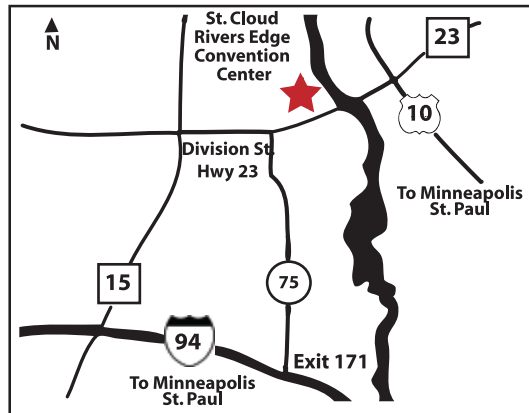

NEARBY ATTRACTIONS:

- St. Cloud Rivers Edge Convention Center - adjacent to Hotel
- Downtown - Shopping • Pioneer Place Theatre • Dining Antiques • Historic Paramount Theater • Specialty Shops - walking distance
- St. Cloud State University - 4 blocks
- Munsinger/Clemens World Famous Gardens - 1 mi
- Stearns History Museum - 3 mi
- Quarry Park • Crossroads Shopping Mall - 4 mi
- Over 60 Community Parks

Located downtown on the Mississippi River, adjacent to the St. Cloud Rivers Edge Convention Center

MEETING/BANQUET FACILITIES:

- Meeting rooms with a variety of seating configurations to suit your needs - Total of 7,390 sq.ft.
- Complimentary High Speed Wireless & Broadband Internet
- Audio/Visual equipment rental available
- Friendly & Professional staff can accommodate meal functions up to 450 people on site or up to 2000 people at the adjacent St. Cloud Rivers Edge Convention Center